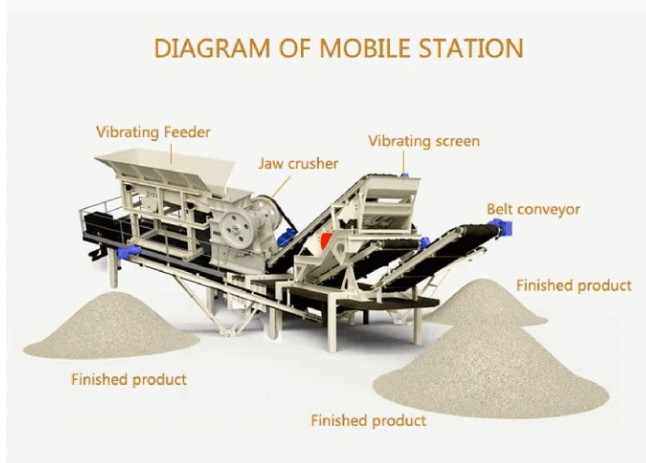

- **High capacity:** It can handle 10- 200 tons per hour capacity.

- **Simple structure** and Simple maintenance.

- **Reliable operation,** low operating costs.

Working Principle

According to different crushing process requirements, it can be composed of "first crushing and then screening" or "first screening and then crushing" process. It can also be combined into three kinds of coarse, medium and fine crushing screening system according to the actual needs.

1. Vibrating feeder 2. Jaw crusher 3. Heavy duty rock 4. Discharging belt conveyor

Mobile stone crushing plant specifications

SC Jaw crusher	SC600	SC750	SC900	SC1060	SC1200	SC1300 PEX
Transport dimension						
Length (mm)	8600	9600	11097	13300	15800	9460
Width (mm)	2520	2520	3759	2900	2900	2743
Height (mm)	3770	3500	3500	4440	4500	3988
Weight (Kg)	15240	22000	32270	57880	98000	25220
Axle load(kg)	10121	14500	21380	38430	64000	14730
Traction pin load(kg)	5118	7500	10890	19450	34000	10490
Jaw crusher						
Model	PE400 X600	PE500 X750	PE600 X900	PE750 X1060	PE900 X1200	PEX300 X1300